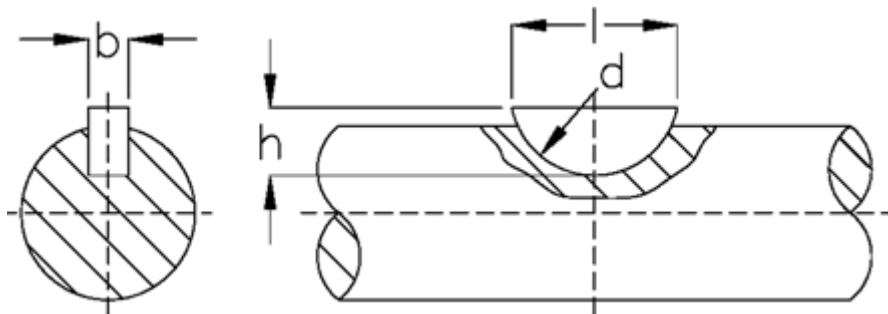

Article number: 09010624

Description: KLEE Woodruff key 5x7,5 DIN 6888

Measures

$b = 5.0$

$d = 19$

$h = 7.5$

$l = 18.57$